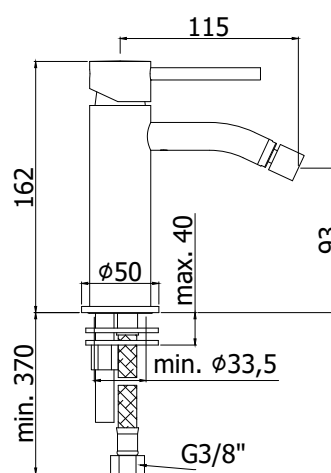

COLLECTION

light exclusive edition

PRODUCT IMAGE

TECHNICAL DRAWING

DESCRIPTION

Bidet mixer complete with:

- with swivel joint and aerator M16x1
- set of 2 stainless steel hoses 3/8"G

ART.

LIG 131 . .

without pop up waste

LIG 135 . .

with 1"1/4G pop up waste

FINISHES

LIG

- CR - chrome plated
- ST - steel looking finish
- WG - WHITE GOLD finish
- HG - HONEY GOLD finish
- HGSP - BRUSHED HONEY GOLD finish
- ROSE - ROSÉ GOLD finish
- NKN - BLACK NICHEL finish
- NKNSP - BRUSHED BLACK NICHEL finish
- NO - matt black