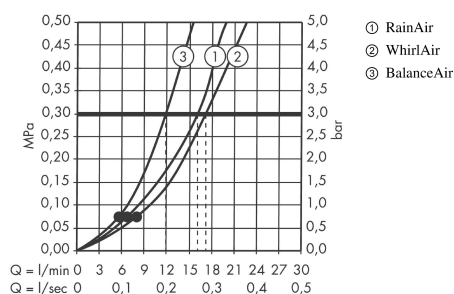

Raindance Classic

Shower set 100 3jet with shower bar 90 cm

Surfaces: **Chrome/Gold Optic** Article Number: **27841090**

Description

product features

- consists of: hand shower, shower bar, shower hose, slider
- shower head size: 119 mm
- spray type: RainAir, Whirl, BalanceAir
- spray type adjustment by turning spray disc
- pivot connector prevent hose from tangling
- 90° position adjustable slider, pivots left and right, up and down
- maximum flow rate at 3 bar: 17 l/min
- wall supports of plastic

Technology

Product image

Scale drawing

Flowchart

Raindance Classic
Shower set 100 3jet with shower bar 90 cm
 Surfaces: **Chrome/Gold Optic** Article Number: **27841090**

Installation examples