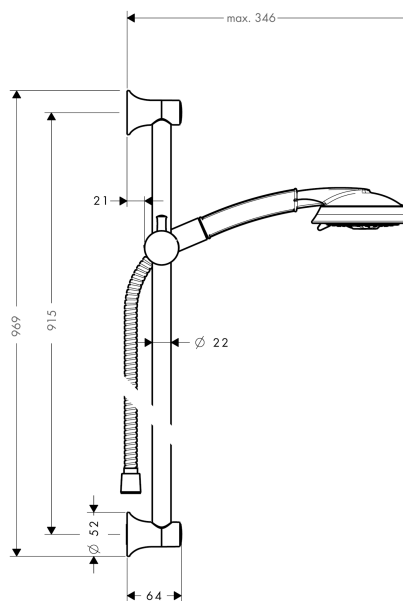

Raindance Classic

Shower set 100 3jet with shower bar 90 cm

Surfaces: **Chrome/Gold Optic** Article Number: **27841090**

Description

product features

- consists of: hand shower, shower bar, shower hose, slider
- shower head size: 119 mm
- spray type: RainAir, Whirl, BalanceAir
- spray type adjustment by turning spray disc
- pivot connector prevent hose from tangling
- 90° position adjustable slider, pivots left and right, up and down
- maximum flow rate at 3 bar: 17 l/min
- wall supports of plastic

Technology

Product image

Scale drawing

Flowchart

Raindance Classic
Shower set 100 3jet with shower bar 90 cm
 Surfaces: **Chrome/Gold Optic** Article Number: **27841090**

Installation examples