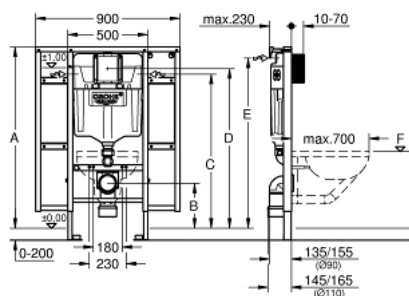

## 39 140 000 Rapid SL Инсталляция для подвесного унитаза, монтажная высота 1.13 м, с крепежным элементом для поддержки сзади и направляющих

[https://www.grohe.ru/ru\\_ru/rapid-sl-strong-%D0%B8%D0%BD%D1%81%D1%82%D0%B0%D0%BB%D0%BB%D1%8F%D1%86%D0%B8%D1%8F-%D0%B4%D0%BB%D1%8F-%D0%BF%D0%BE%D0%B4%D0%B2%D0%B5%D1%81%D0%BD%D0%BE%D0%B3%D0%BE-%D1%83%D0%BD%D0%B8%D1%82%D0%B0%D0%B7%D0%B0-%D0%BC%D0%BE%D0%BD%D1%82%D0%B0%D0%B6%D0%BD%D0%B0%D1%8F-%D0%B2%D1%8B%D1%81%D0%BE%D1%82%D0%B0-1-13-%D0%BC-%D1%81-%D0%BA%D1%80%D0%B5%D0%BF%D0%B5%D0%B6%D0%BD%D1%8B%D0%BC-%D1%8D%D0%BB%D0%B5%D0%BC%D0%B5%D0%BD%D1%82%D0%BE%D0%BC-%D0%B4%D0%BB%D1%8F-%D0%BF%D0%BE%D0%B4%D0%B4%D0%B5%D1%80%D0%B6%D0%BA%D0%B8-%D1%81%D0%B7%D0%B0%D0%B4%D0%B8-%D0%B8-%D0%BD%D0%B0%D0%BF%D1%80%D0%B0%D0%B2%D0%BB%D1%8F%D1%8E%D1%89%D0%B8%D1%85-strong-39140000.html](https://www.grohe.ru/ru_ru/rapid-sl-strong-%D0%B8%D0%BD%D1%81%D1%82%D0%B0%D0%BB%D0%BB%D1%8F%D1%86%D0%B8%D1%8F-%D0%B4%D0%BB%D1%8F-%D0%BF%D0%BE%D0%B4%D0%B2%D0%B5%D1%81%D0%BD%D0%BE%D0%B3%D0%BE-%D1%83%D0%BD%D0%B8%D1%82%D0%B0%D0%B7%D0%B0-%D0%BC%D0%BE%D0%BD%D1%82%D0%B0%D0%B6%D0%BD%D0%B0%D1%8F-%D0%B2%D1%8B%D1%81%D0%BE%D1%82%D0%B0-1-13-%D0%BC-%D1%81-%D0%BA%D1%80%D0%B5%D0%BF%D0%B5%D0%B6%D0%BD%D1%8B%D0%BC-%D1%8D%D0%BB%D0%B5%D0%BC%D0%B5%D0%BD%D1%82%D0%BE%D0%BC-%D0%B4%D0%BB%D1%8F-%D0%BF%D0%BE%D0%B4%D0%B4%D0%B5%D1%80%D0%B6%D0%BA%D0%B8-%D1%81%D0%B7%D0%B0%D0%B4%D0%B8-%D0%B8-%D0%BD%D0%B0%D0%BF%D1%80%D0%B0%D0%B2%D0%BB%D1%8F%D1%8E%D1%89%D0%B8%D1%85-strong-39140000.html)