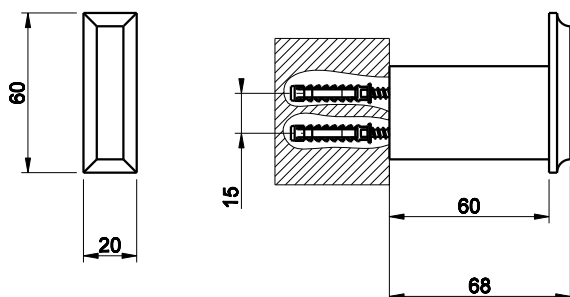

46521

Wall-mounted robe hook.

GESSI®

Technical features

- Fixing kit included

Certifications

- Igienic certification not required

Available Finishes