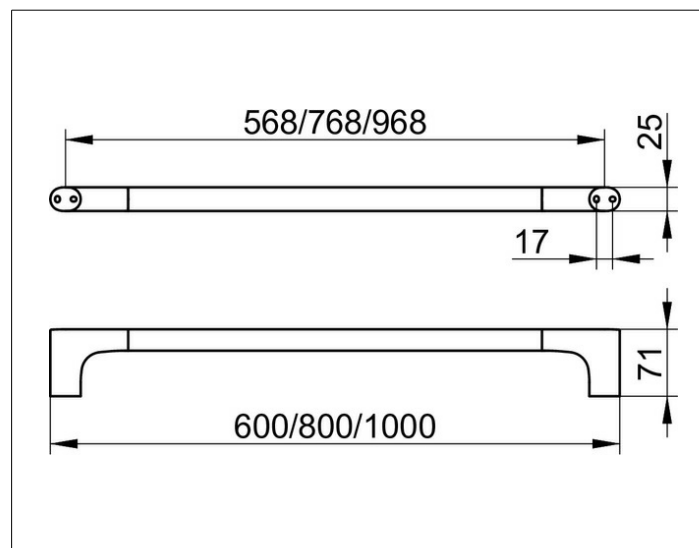

Edition 400

11501030600 Полотенцедержатель

ИЗДЕЛИЕ

ЧЕРТЕЖ

ПОВЕРХНОСТЬ

Бронза шлифованная

ГАБАРИТЫ

600 mm

СПЕЦИФИКАЦИИ

KEUCO Edition 400 towel rail , 11501030600
brushed bronze towel rail
sculptural design,
antistatic, easy to clean,
axial dimension 21-3/16", total width of 23-5/8",
depth 2-13/16",
the towel rail is fitted concealed,
delivery includes anti-corrosion fixings