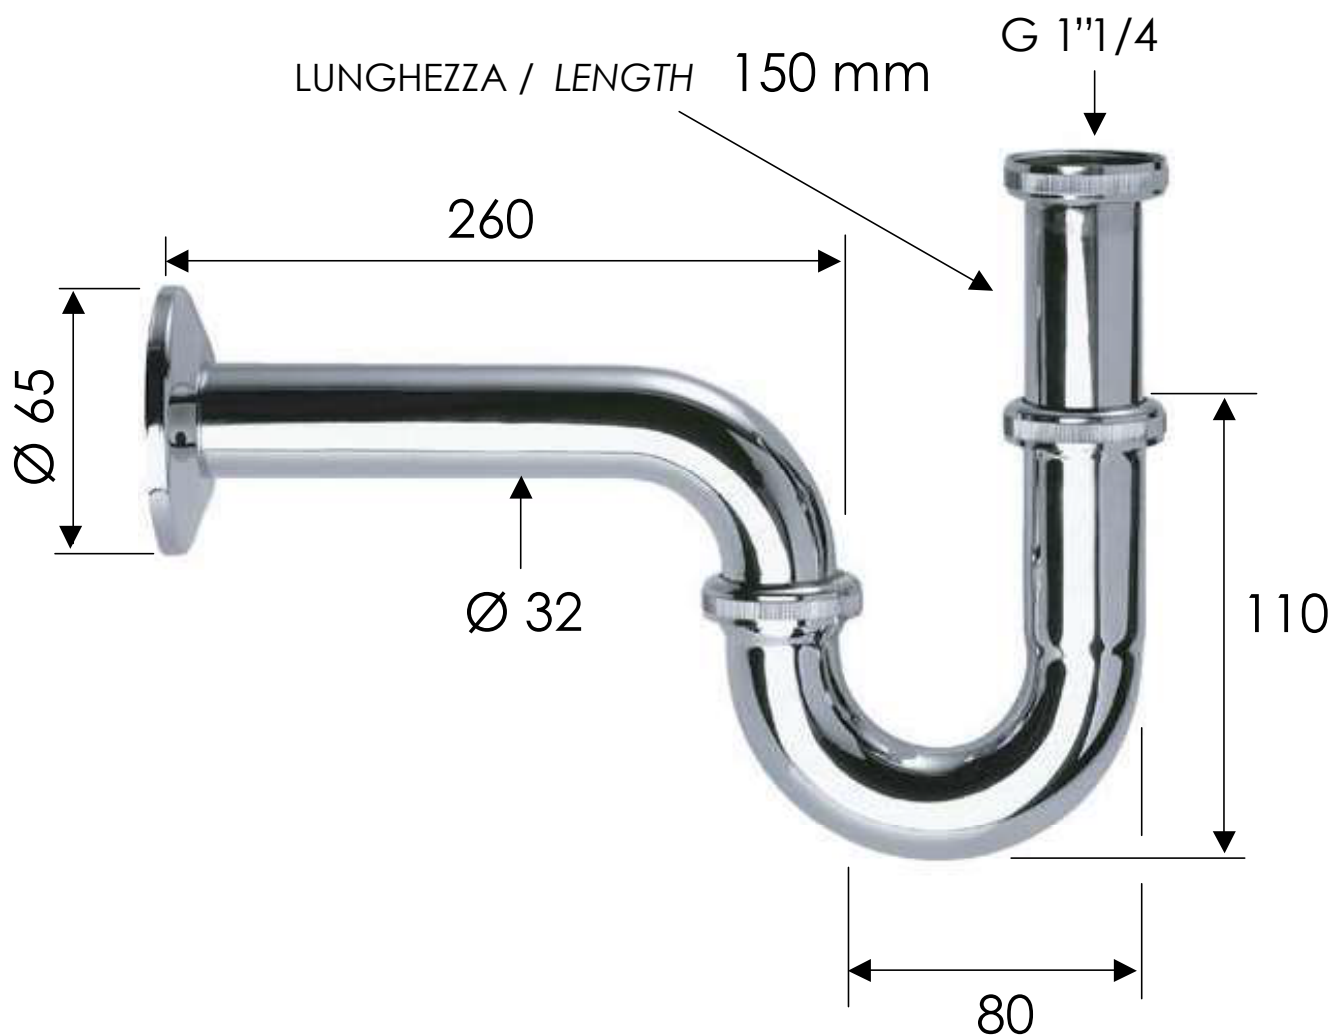

REMER

RUBINETTERIE

SCHEDA TECNICA

TECHNICAL FEATURES

ART. COD.

977

MATERIALI / MATERIALS

OTTONE CROMATO / CHROME PLATED BRASS
CW614N - CW508L UNI EN 12165