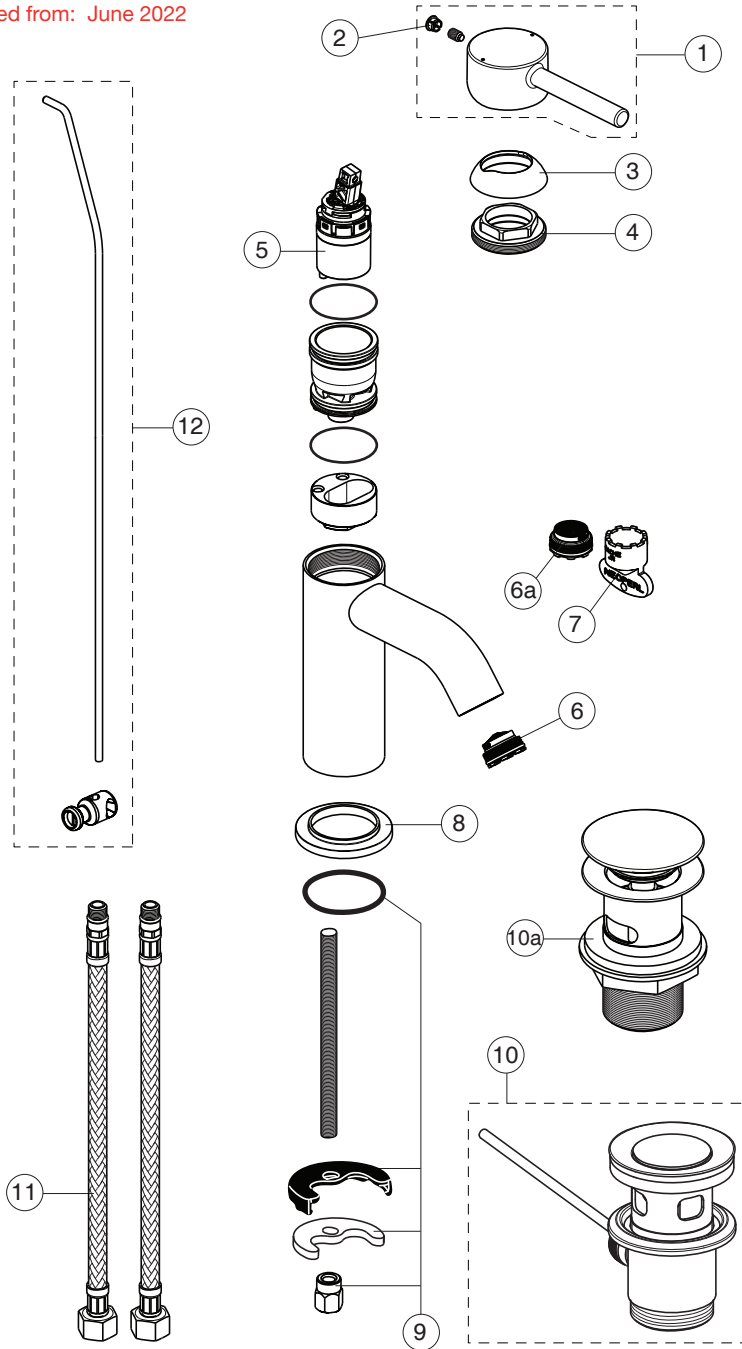

CERALINE

Ideal Standard

Produced from: June 2022

**BC192XX
BC193XX
BC203XX**

BC268XX

BC822XX

For XX=Coverage-Designate:

AA=chrome, GN=silver storm
A2=brushed gold, A5=magnetic grey

For Instance:

B961706AA for chrome

Pos.	Signify	Spare parts-Nr.	Quantity	Pos.	Signify	Spare parts-Nr.	Quantity
1	Lever,w/logo-set	B961706XX	1 Pcs.	12	Pop up waste-compl.	B960900XX	1 Set
2	Block cap	A961157XX	1 Pcs.				
3	Cover cap	A861080XX	1 Pcs.				
4	Screw M38x1.5	B961645NU	1 Set				
5	Cartridge Ø28mm	A861397NU	1 Pcs.				
6	Aerator cache M21.5x1	B960366NU*	1 Pcs.				
6a+7	Neop.M21.5x1-5 l/min	B960889NU	1 Set				
7	Service key	B960654NU	1 Pcs.				
8	Rosette decorative	B960712XX	1 Pcs.				
9	Connecting set	B964702NU	1 Set				
10	Pop-up drain ass.	A962991XX	1 Pcs.				
10a	Click waste slotted	S8803AA	1 Pcs.				
	Click waste plastic	B961705AA**	1 Pcs.				
11	Fl.hose G3/8/M8x1 /L500	A962005NU	1 Pcs.				

* for BC192AA

**for AA-chrome

CERALINE

Ideal Standard

Produced from: July 2021

For XX=Coverage-Designate:

AA=chrome, GN=silver storm
A2=brushed gold, A5=magnetic grey

For Instance:

B961706AA for chrome

Pos.	Signify	Spare parts-Nr.	Quantity	Pos.	Signify	Spare parts-Nr.	Quantity
1	Lever, w/logo-set	B961706XX	1 Pcs.	12	Pop up waste-compl.	B961384XX	1 Set
2	Block cap	A961157XX	1 Pcs.				
3	Cover cap	A861080XX	1 Pcs.				
4	Screw M3x1.5	B961645NU	1 Set				
5	Cartridge Ø28mm	A861397NU	1 Pcs.				
6	Aerator cache M21.5x1	B960366NU*	1 Pcs.				
6a+7	Neop.M21.5x1-5 l/min	B960889NU	1 Set				
7	Service key	B960654NU	1 Pcs.				
8	Rosette decorative	B960712XX	1 Pcs.				
9	Connecting set	B964702NU	1 Set				
10	Pop-up drain ass.	A962991XX	1 Pcs.				
10a	Click waste slotted	S8803AA	1 Pcs.				
	Click waste plastic	B961705AA**	1 Pcs.				
11	Fl.hose G3/8/M8x1 /L500	A962005NU	1 Pcs.				