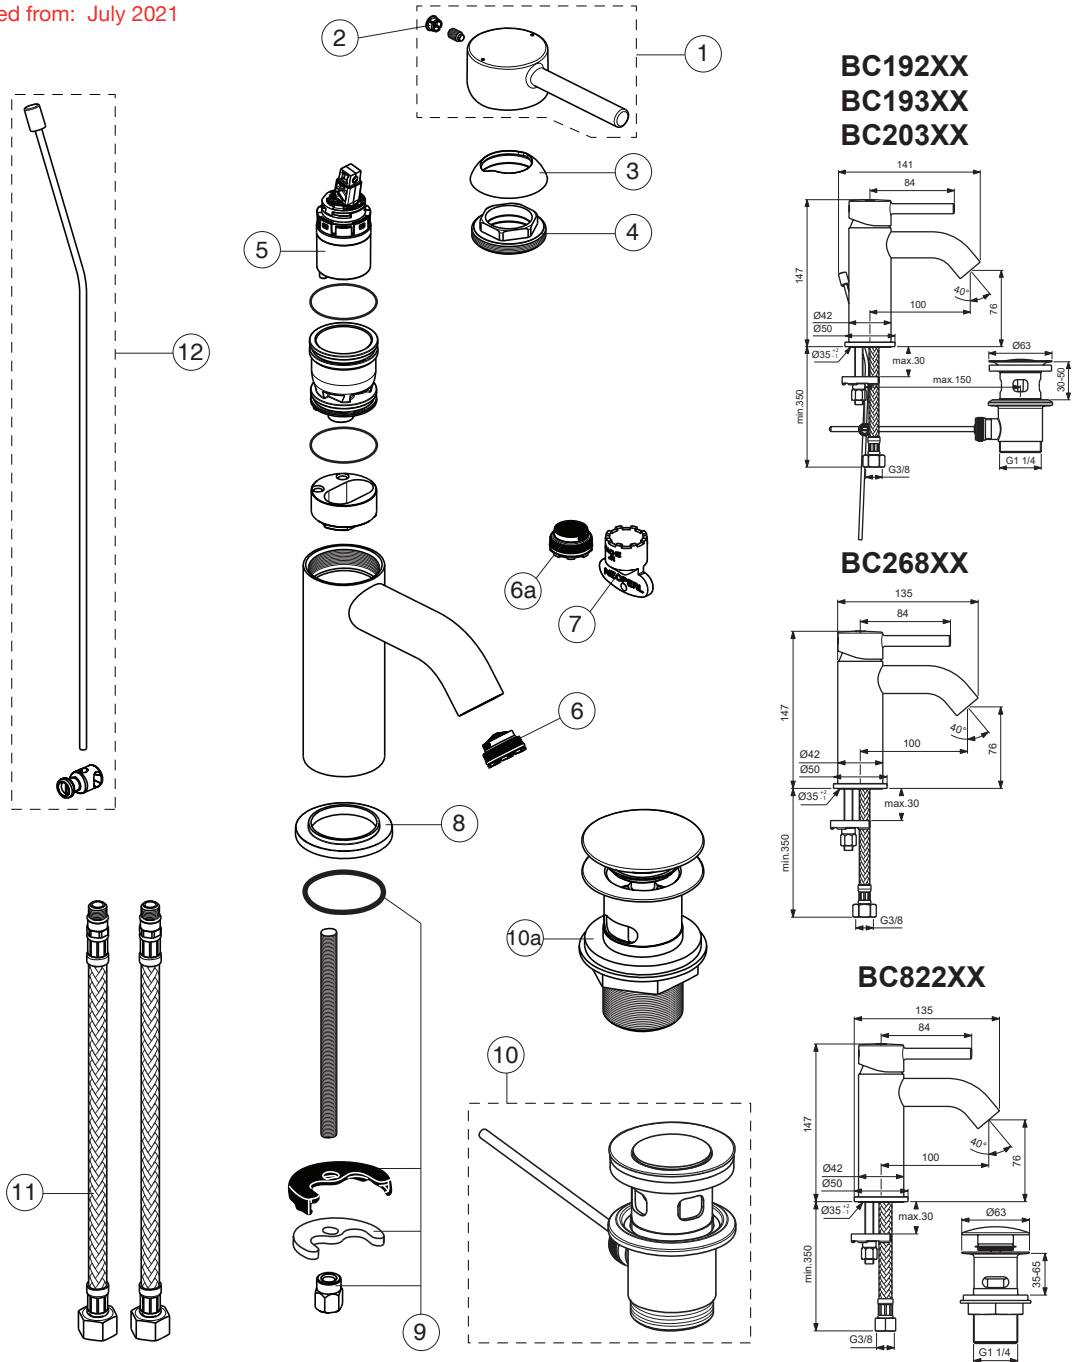

For Instance:

B961706AA for chrome

Pos.	Signify	Spare parts-Nr.	Quantity	Pos.	Signify	Spare parts-Nr.	Quantity
1	Lever,w/logo-set	B961706XX	1 Pcs.	12	Pop up waste-compl.	B960900XX	1 Set
2	Block cap	A961157XX	1 Pcs.				
3	Cover cap	A861080XX	1 Pcs.				
4	Screw M38x1.5	B961645NU	1 Set				
5	Cartridge Ø28mm	A861397NU	1 Pcs.				
6	Aerator cache M21.5x1	B960366NU*	1 Pcs.				
6a+7	Neop.M21.5x1-5 l/min	B960889NU	1 Set				
7	Service key	B960654NU	1 Pcs.				
8	Rosette decorative	B960712XX	1 Pcs.				
9	Connecting set	B964702NU	1 Set				
10	Pop-up drain ass.	A962991XX	1 Pcs.				
10a	Click waste slotted	S8803AA	1 Pcs.				
	Click waste plastic	B961705AA**	1 Pcs.				
11	Fl.hose G3/8/M8x1 /L500	A962005NU	1 Pcs.				

* for BC192AA

**for AA-chrome

CERALINE

Ideal Standard

Produced from: July 2021

For XX=Coverage-Designate:

AA=chrome, GN=silver storm
A2=brushed gold, A5=magnetic grey

For Instance:

B961706AA for chrome

Pos.	Signify	Spare parts-Nr.	Quantity	Pos.	Signify	Spare parts-Nr.	Quantity
1	Lever, w/logo-set	B961706XX	1 Pcs.	12	Pop up waste-compl.	B961384XX	1 Set
2	Block cap	A961157XX	1 Pcs.				
3	Cover cap	A861080XX	1 Pcs.				
4	Screw M3x1.5	B961645NU	1 Set				
5	Cartridge Ø28mm	A861397NU	1 Pcs.				
6	Aerator cache M21.5x1	B960366NU*	1 Pcs.				
6a+7	Neop.M21.5x1-5 l/min	B960889NU	1 Set				
7	Service key	B960654NU	1 Pcs.				
8	Rosette decorative	B960712XX	1 Pcs.				
9	Connecting set	B964702NU	1 Set				
10	Pop-up drain ass.	A962991XX	1 Pcs.				
10a	Click waste slotted	S8803AA	1 Pcs.				
	Click waste plastic	B961705AA**	1 Pcs.				
11	Fl.hose G3/8/M8x1 /L500	A962005NU	1 Pcs.				

* for BC192AA

**for AA-chrome