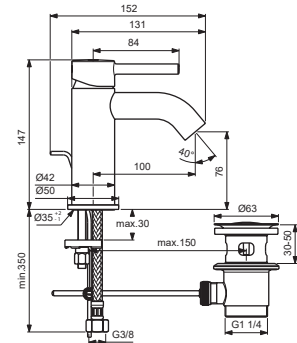

CERALINE

Ideal Standard

Produced from: June 2022

**BC192XX
BC193XX
BC203XX**

BC268XX

BC822XX

For XX=Coverage-Designate:

AA=chrome, GN=silver storm
A2=brushed gold, A5=magnetic grey

For Instance:

B961706AA for chrome

Pos.	Signify	Spare parts-Nr.	Quantity	Pos.	Signify	Spare parts-Nr.	Quantity
1	Lever,w/logo-set	B961706XX	1 Pcs.	12	Pop up waste-compl.	B960900XX	1 Set
2	Block cap	A961157XX	1 Pcs.				
3	Cover cap	A861080XX	1 Pcs.				
4	Screw M38x1.5	B961645NU	1 Set				
5	Cartridge Ø28mm	A861397NU	1 Pcs.				
6	Aerator cache M21.5x1	B960366NU*	1 Pcs.				
6a+7	Neop.M21.5x1-5 l/min	B960889NU	1 Set				
7	Service key	B960654NU	1 Pcs.				
8	Rosette decorative	B960712XX	1 Pcs.				
9	Connecting set	B964702NU	1 Set				
10	Pop-up drain ass.	A962991XX	1 Pcs.				
10a	Click waste slotted	S8803AA	1 Pcs.				
	Click waste plastic	B961705AA**	1 Pcs.				
11	Fl.hose G3/8/M8x1 /L500	A962005NU	1 Pcs.				

B961706AA for chrome

Pos.	Signify	Spare parts-Nr.	Quantity	Pos.	Signify	Spare parts-Nr.	Quantity
1	Lever, w/logo-set	B961706XX	1 Pcs.	12	Pop up waste-compl.	B961384XX	1 Set
2	Block cap	A961157XX	1 Pcs.				
3	Cover cap	A861080XX	1 Pcs.				
4	Screw M3x1.5	B961645NU	1 Set				
5	Cartridge Ø28mm	A861397NU	1 Pcs.				
6	Aerator cache M21.5x1	B960366NU*	1 Pcs.				
6a+7	Neop.M21.5x1-5 l/min	B960889NU	1 Set				
7	Service key	B960654NU	1 Pcs.				
8	Rosette decorative	B960712XX	1 Pcs.				
9	Connecting set	B964702NU	1 Set				
10	Pop-up drain ass.	A962991XX	1 Pcs.				
10a	Click waste slotted	S8803AA	1 Pcs.				
	Click waste plastic	B961705AA**	1 Pcs.				
11	Fl.hose G3/8/M8x1 /L500	A962005NU	1 Pcs.				

* for BC192AA

**for AA-chrome