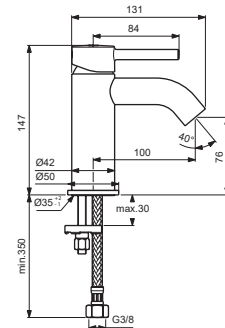

CERALINE

Ideal Standard

Produced from: June 2022

**BC192XX
BC193XX
BC203XX**

BC268XX

BC822XX

For XX=Coverage-Designate:

AA=chrome, GN=silver storm
A2=brushed gold, A5=magnetic grey

For Instance:

B961706AA for chrome

Pos.	Signify	Spare parts-Nr.	Quantity	Pos.	Signify	Spare parts-Nr.	Quantity
1	Lever,w/logo-set	B961706XX	1 Pcs.	12	Pop up waste-compl.	B960900XX	1 Set
2	Block cap	A961157XX	1 Pcs.				
3	Cover cap	A861080XX	1 Pcs.				
4	Screw M38x1.5	B961645NU	1 Set				
5	Cartridge Ø28mm	A861397NU	1 Pcs.				
6	Aerator cache M21.5x1	B960366NU*	1 Pcs.				
6a+7	Neop.M21.5x1-5 l/min	B960889NU	1 Set				
7	Service key	B960654NU	1 Pcs.				
8	Rosette decorative	B960712XX	1 Pcs.				
9	Connecting set	B964702NU	1 Set				
10	Pop-up drain ass.	A962991XX	1 Pcs.				
10a	Click waste slotted	S8803AA	1 Pcs.				
	Click waste plastic	B961705AA**	1 Pcs.				
11	Fl.hose G3/8/M8x1 /L500	A962005NU	1 Pcs.				

B961706AA for chrome

Pos.	Signify	Spare parts-Nr.	Quantity	Pos.	Signify	Spare parts-Nr.	Quantity
1	Lever, w/logo-set	B961706XX	1 Pcs.	12	Pop up waste-compl.	B961384XX	1 Set
2	Block cap	A961157XX	1 Pcs.				
3	Cover cap	A861080XX	1 Pcs.				
4	Screw M3x1.5	B961645NU	1 Set				
5	Cartridge Ø28mm	A861397NU	1 Pcs.				
6	Aerator cache M21.5x1	B960366NU*	1 Pcs.				
6a+7	Neop.M21.5x1-5 l/min	B960889NU	1 Set				
7	Service key	B960654NU	1 Pcs.				
8	Rosette decorative	B960712XX	1 Pcs.				
9	Connecting set	B964702NU	1 Set				
10	Pop-up drain ass.	A962991XX	1 Pcs.				
10a	Click waste slotted	S8803AA	1 Pcs.				
	Click waste plastic	B961705AA**	1 Pcs.				
11	Fl.hose G3/8/M8x1 /L500	A962005NU	1 Pcs.				

* for BC192AA

**for AA-chrome