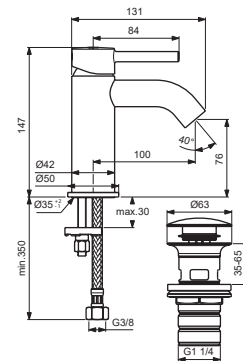

CERALINE

Ideal Standard

Produced from: June 2022

**BC192XX
BC193XX
BC203XX**

BC268XX

BC822XX

For XX=Coverage-Designate:

AA=chrome, GN=silver storm
A2=brushed gold, A5=magnetic grey

For Instance:

B961706AA for chrome

Pos.	Signify	Spare parts-Nr.	Quantity	Pos.	Signify	Spare parts-Nr.	Quantity
1	Lever,w/logo-set	B961706XX	1 Pcs.	12	Pop up waste-compl.	B960900XX	1 Set
2	Block cap	A961157XX	1 Pcs.				
3	Cover cap	A861080XX	1 Pcs.				
4	Screw M38x1.5	B961645NU	1 Set				
5	Cartridge Ø28mm	A861397NU	1 Pcs.				
6	Aerator cache M21.5x1	B960366NU*	1 Pcs.				
6a+7	Neop.M21.5x1-5 l/min	B960889NU	1 Set				
7	Service key	B960654NU	1 Pcs.				
8	Rosette decorative	B960712XX	1 Pcs.				
9	Connecting set	B964702NU	1 Set				
10	Pop-up drain ass.	A962991XX	1 Pcs.				
10a	Click waste slotted	S8803AA	1 Pcs.				
	Click waste plastic	B961705AA**	1 Pcs.				
11	Fl.hose G3/8/M8x1 /L500	A962005NU	1 Pcs.				

B961706AA for chrome

Pos.	Signify	Spare parts-Nr.	Quantity	Pos.	Signify	Spare parts-Nr.	Quantity
1	Lever, w/logo-set	B961706XX	1 Pcs.	12	Pop up waste-compl.	B961384XX	1 Set
2	Block cap	A961157XX	1 Pcs.				
3	Cover cap	A861080XX	1 Pcs.				
4	Screw M3x1.5	B961645NU	1 Set				
5	Cartridge Ø28mm	A861397NU	1 Pcs.				
6	Aerator cache M21.5x1	B960366NU*	1 Pcs.				
6a+7	Neop.M21.5x1-5 l/min	B960889NU	1 Set				
7	Service key	B960654NU	1 Pcs.				
8	Rosette decorative	B960712XX	1 Pcs.				
9	Connecting set	B964702NU	1 Set				
10	Pop-up drain ass.	A962991XX	1 Pcs.				
10a	Click waste slotted	S8803AA	1 Pcs.				
	Click waste plastic	B961705AA**	1 Pcs.				
11	Fl.hose G3/8/M8x1 /L500	A962005NU	1 Pcs.				

* for BC192AA

**for AA-chrome