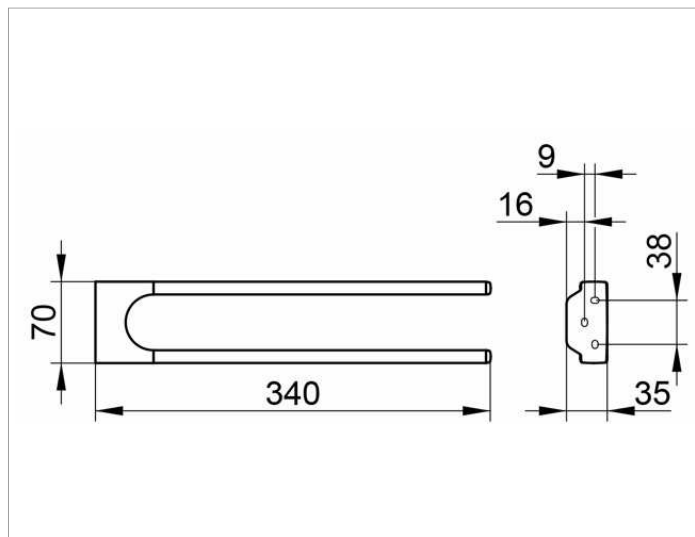

Collection Moll

12719010000 Полотенцедержатель

ИЗДЕЛИЕ

ЧЕРТЕЖ

ОПИСАНИЕ ИЗДЕЛИЯ

двойной, неповоротный

поверхность

хром

Габариты

340 mm

спецификации

KEUCO COLLECTION MOLL towel holder 12719010000

Chrome-plated towel holder in an esthetic design with slightly rounded edges

Two parallel arranged fixed arms

Anti-static, easy to clean,

Projection: 13-3/8"

The towel holder is fitted with two hidden fixing points
incl. corrosion-free mounting material