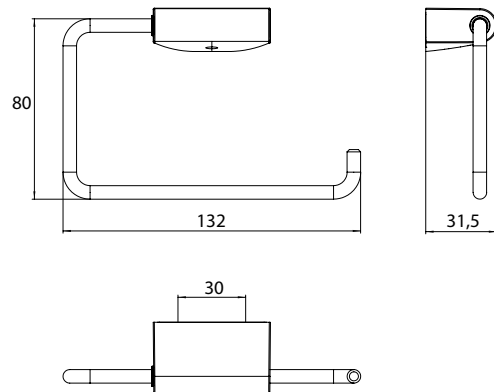

## Spare paper holder chrome

Art.No.2705 001 00

movable