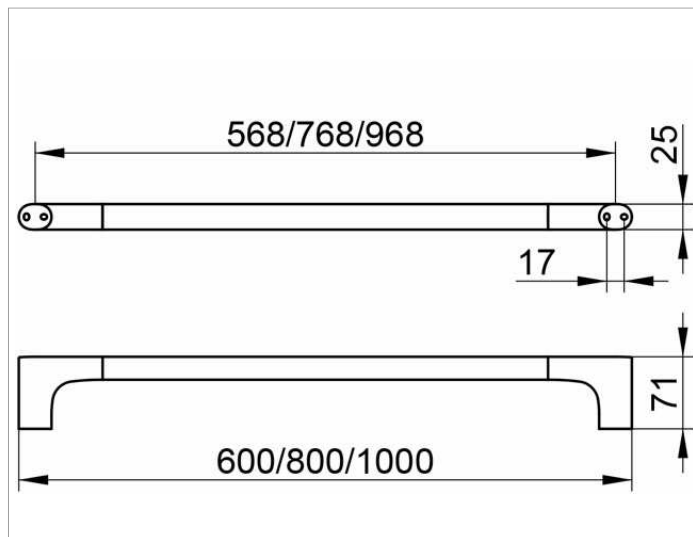

Edition 400

11501010600 Полотенцедержатель

ИЗДЕЛИЕ

ЧЕРТЕЖ

поверхность

хром

Габариты

600 mm

спецификации

KEUCO Edition 400 towel rail , 11501010600
chrome-plated towel rail
sculptural design,
antistatic, easy to clean,
axial dimension 21-3/16", total width of 23-5/8",
depth 2-13/16",
the towel rail is fitted concealed,
delivery includes anti-corrosion fixings