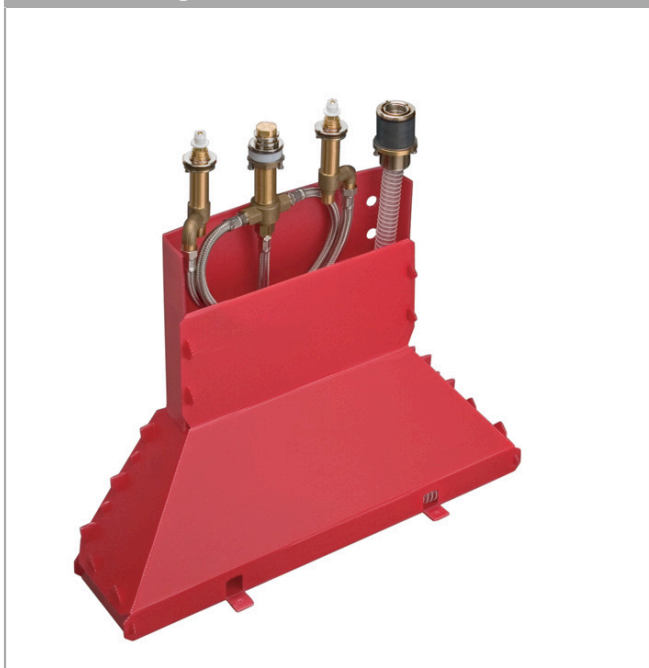

Basic set for 4-hole rim mounted bath mixer
 Surfaces: n.a. Article Number: **15480180**

Description

product features

- maximum pull-out length of hand shower: 1.10 m
- scope of supply: basic set, Secuflex hose set, Secubox

Product image

Scale drawing