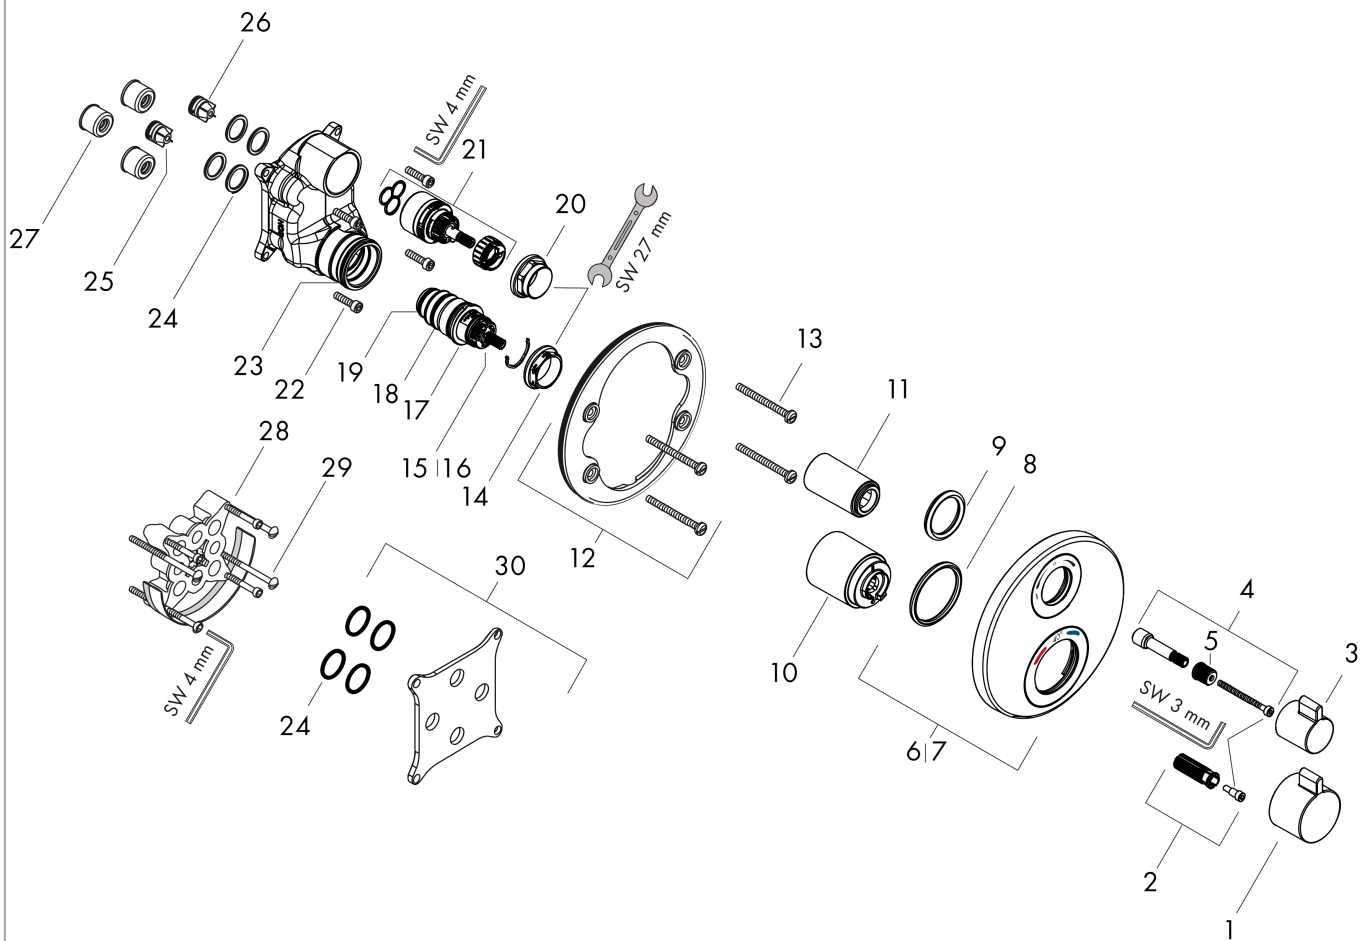

Ecostat S

Термостат с запорным/переключающим вентилем Ecostat S, CM

Поверхности : матовый белый   Артикульный номер: 15758700

Покомпонентное изображение

Год выпуска: >06/20

Ecostat S

Термостат с запорным/переключающим вентилем Ecostat S, CM

Поверхности : **матовый белый** Артикульный номер: **15758700**

Перечень запасных частей

Год выпуска: >06/20

Позиция	Описание	Артикульный номер	PC	PU
1	handle for thermostat	92215700	-	1
2	handle fixing set	95843000	-	1
3	handle	92281700	-	1
4	adapter for handle	95252000	-	1
5	handle fixing set	98932000	-	1
6	escutcheon Ø 150 mm	92283XXX	-	-
7	escutcheon for exchanged connections	92563XXX	-	-
8	O-ring 44x4	98471000	-	1
9	O-ring 30x5	98153000	-	1
10	sleeve	92216700	-	1
11	sleeve	95253700	-	1
12	holder for escutcheon	98793000	-	1
13	set of fixing screws	96454000	-	1
14	nut	98913000	-	1
15	thermostat cartridge	98282000	-	1
16	cartridge for exchanged connections	92373000	-	1
17	O-ring 20x1,5	98197000	-	1
18	O-ring 25x1,5	98146000	-	1
19	O-ring 25x2,5	92146000	-	1
20	nut	95255000	-	1
21	shut off unit with selector	98283000	-	1
22	set of screws	96525000	-	1
23	O-ring 36x2	98156000	-	1
24	O-ring 16x2	98133000	-	1
25	noise reduction	94073000	-	1
26	non return valve (pressure-resistant up to 2 MPa)	92594000	-	1
27	set of non return valves DW 15	97350000	-	1
28	extension 25 mm	13595000	-	1
29	set of fixing screws	97747000	-	1
30	compensation set 1°	95521000	-	1
a	concealed item	01800180	-	1
b	O-ring 34x2	98383000	-	1
c	brake disc	92498000	-	1