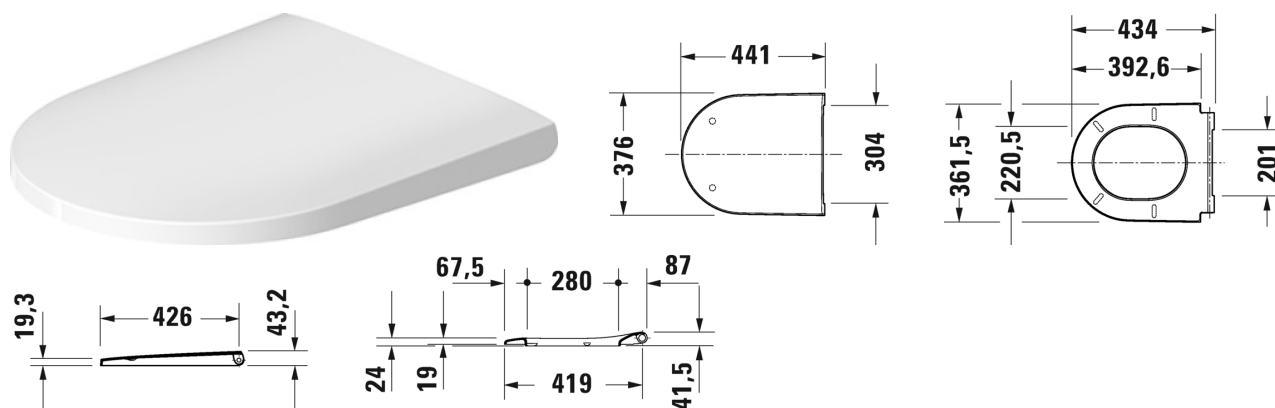

D-Neo Toilet seat and cover # 002169..00

Toilet seat and cover	Dimension	Weight	Order number
removable, hinges stainless steel, with soft closure			
Colors			
Variant		2.400 kilogram	002169..00
Suitable products			
Toilet wall mounted Duravit Rimless® rimless, washdown model, Durafix included, UWL class 1, 370 x 540 mm	370 x 540 mm		257709
Toilet wall mounted Duravit Rimless® rimless, washdown model, UWL class 1, 4,5 l, 370 x 540 mm	370 x 540 mm		257809
Toilet close-coupled Duravit Rimless® rimless, (without cistern), washdown model, fixings included, UWL class 1, 4/2L, 370 x 650 mm	370 x 650 mm		200209
Toilet floor standing Duravit Rimless® back to wall, fixings included, washdown model, horizontal outlet, UWL class 1, 4,5 l, 370 x 580 mm	370 x 580 mm		200309
Toilet wall mounted Compact Duravit Rimless® rimless, washdown model, UWL class 1, 4,5 l, 370 x 480 mm	370 x 480 mm		258709
Toilet wall mounted Compact Duravit Rimless® rimless, washdown model, Durafix included, UWL class 1, 4,5 l, 370 x 480 mm	370 x 480 mm		258809

All drawings contain the necessary measurements which are subject to standard tolerances. They are stated in mm and are non-binding. Exact measurements, in particular for customised installation scenarios, can only be taken from the finished piece.