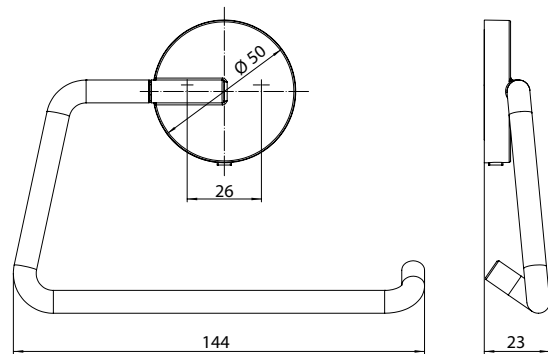

Paper holder without cover chrome

Art.No.4300 001 00

movable