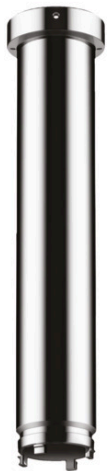

AXOR ShowerSolutions
Extension 230 mm for ceiling connector overhead shower
Surfaces: **Chrome** Article Number: **35288000**

product features

- packaging unit = 1 piece pieces
- dimension: 230 mm

Product image

Scale drawing