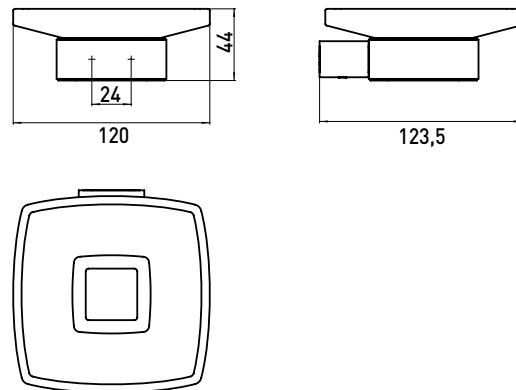

## Soap holder black

Art.No.0530 133 00

Satin crystal, wall mounted