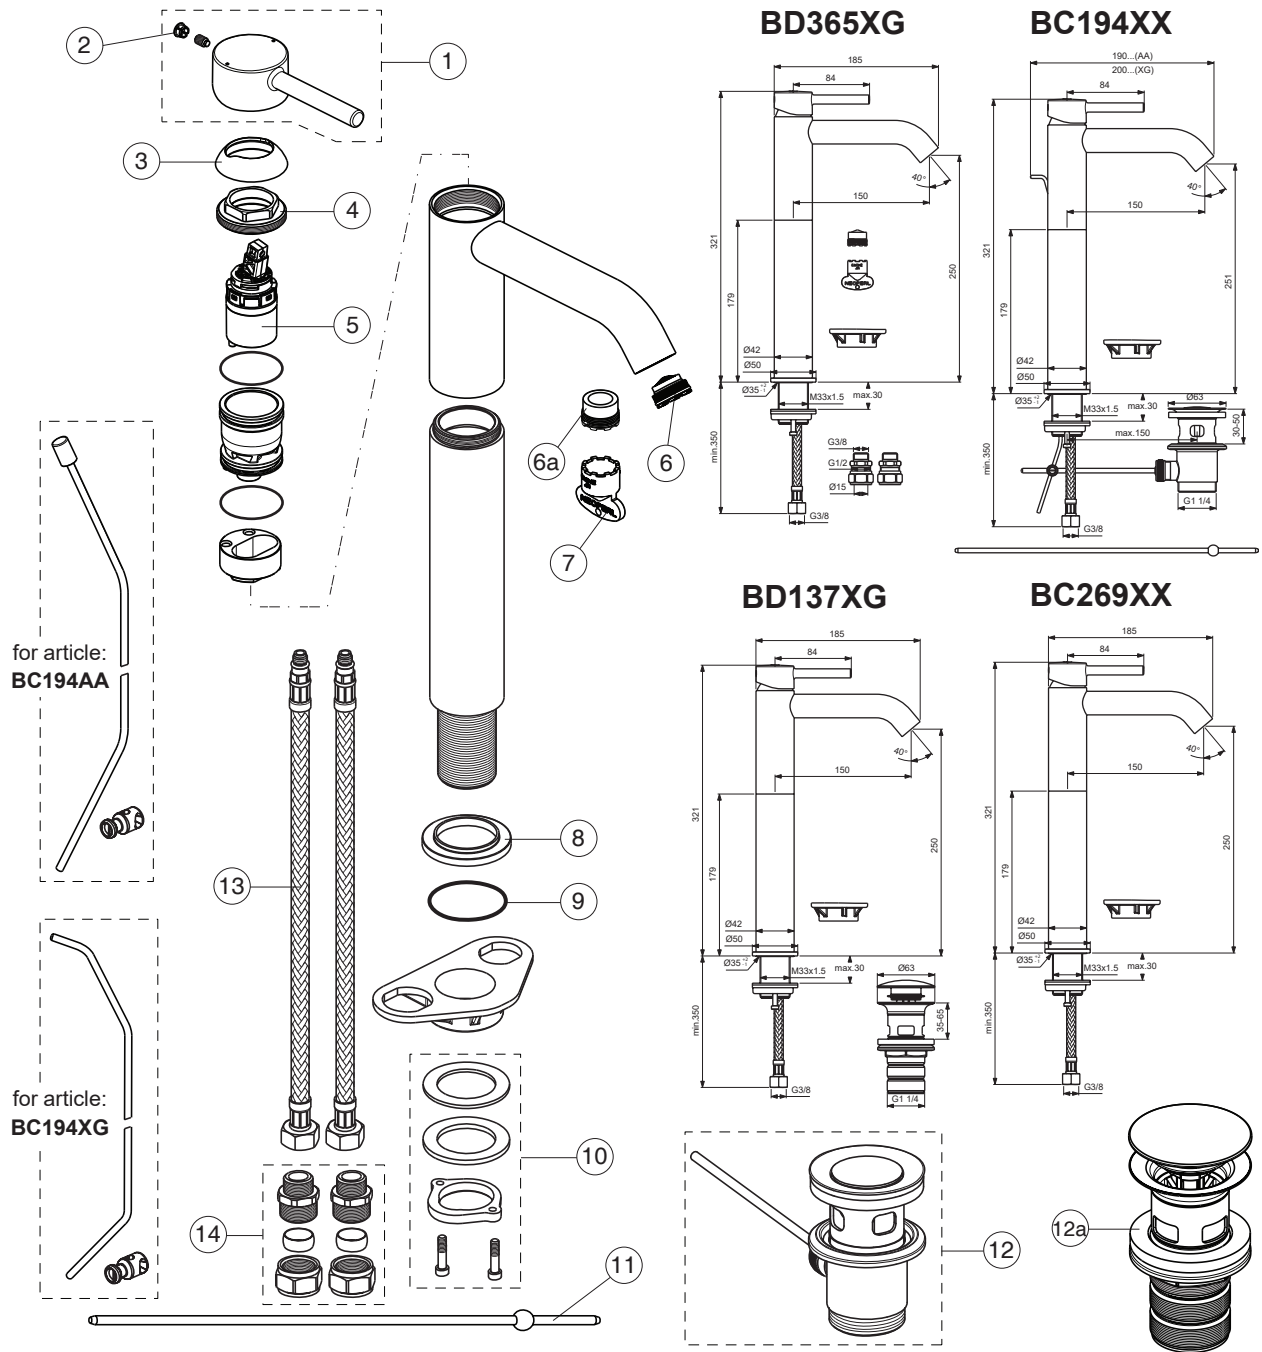

CERALINE

Ideal Standard

Produced from: June 2022

For XX=Coverage-Designate:
AA=chrome,XG=silk black

For Instance:
B961706AA for chrome

Pos.	Signify	Spare parts-Nr.	Quantity	Pos.	Signify	Spare parts-Nr.	Quantity
1	Lever,w/logo-set	B961706XX	1 Pcs.	13	Fl.pexhose G3/8/L620	B960364NU	1 Pcs.
2	Block cap	A961157XX	1 Pcs.	14	Connector G3/8,Ø15	B960845NU	1 Set
3	Cover cap	A861080XX	1 Pcs.				
4	Screw M3x1.5	B961645NU	1 Set				
5	Cartridge Ø28mm	A861397NU	1 Pcs.				
6+pos.7	Neoperl M21.5x1-5 l/min	B960889NU	1 Pcs.				
6a	Flowstr.cache M21.5x1	A960191NU	1 Pcs. (for BD365XG)				
7	Service key	B960654NU	1 Pcs.				
8	Rosette decorative	B960712XX	1 Pcs.				
9	O-Ring Ø37.77x2.62	A962574NU	1 Pcs.				
10	Connecting group	B960255NU	1 Set				
11	Waste rod L330mm	A960200AA	1 Pcs.				
12	Pop-up drain ass.	A962991XX	1 Pcs.				
12a	Click waste	E1482XX	1 Pcs.				

CERALINE

Ideal Standard

Produced from: March 2021

For XX=Coverage-Designate:
AA=chrome,XG=silk black

For Instance:
B961706AA for chrome

Pos.	Signify	Spare parts-Nr.	Quantity	Pos.	Signify	Spare parts-Nr.	Quantity
1	Lever,w/logo-set	B961706XX	1 Pcs.	13	Fl.pexhose G3/8/L620	B960364NU	1 Pcs.
2	Block cap	A961157XX	1 Pcs.	14	Connector G3/8,Ø15	B960845NU	1 Set
3	Cover cap	A861080XX	1 Pcs.				
4	Screw M38x1.5	B961645NU	1 Set				
5	Cartridge Ø28mm	A861397NU	1 Pcs.				
6+pos.7	Neoperl M21.5x1-5 l/min	B960889NU	1 Pcs.				
6a	Flowstr.cache M21.5x1	A960191NU	1 Pcs. (for BD365XG)				
7	Service key	B960654NU	1 Pcs.				
8	Rosette decorative	B960712XX	1 Pcs.				
9	O-Ring Ø37.77x2.62	A962574NU	1 Pcs.				
10	Connecting group	B960255NU	1 Set				
11	Waste rod L330mm	A960200AA	1 Pcs.				
12	Pop-up drain ass.	A962991XX	1 Pcs.				
12a	Click waste	E1482XX	1 Pcs.				