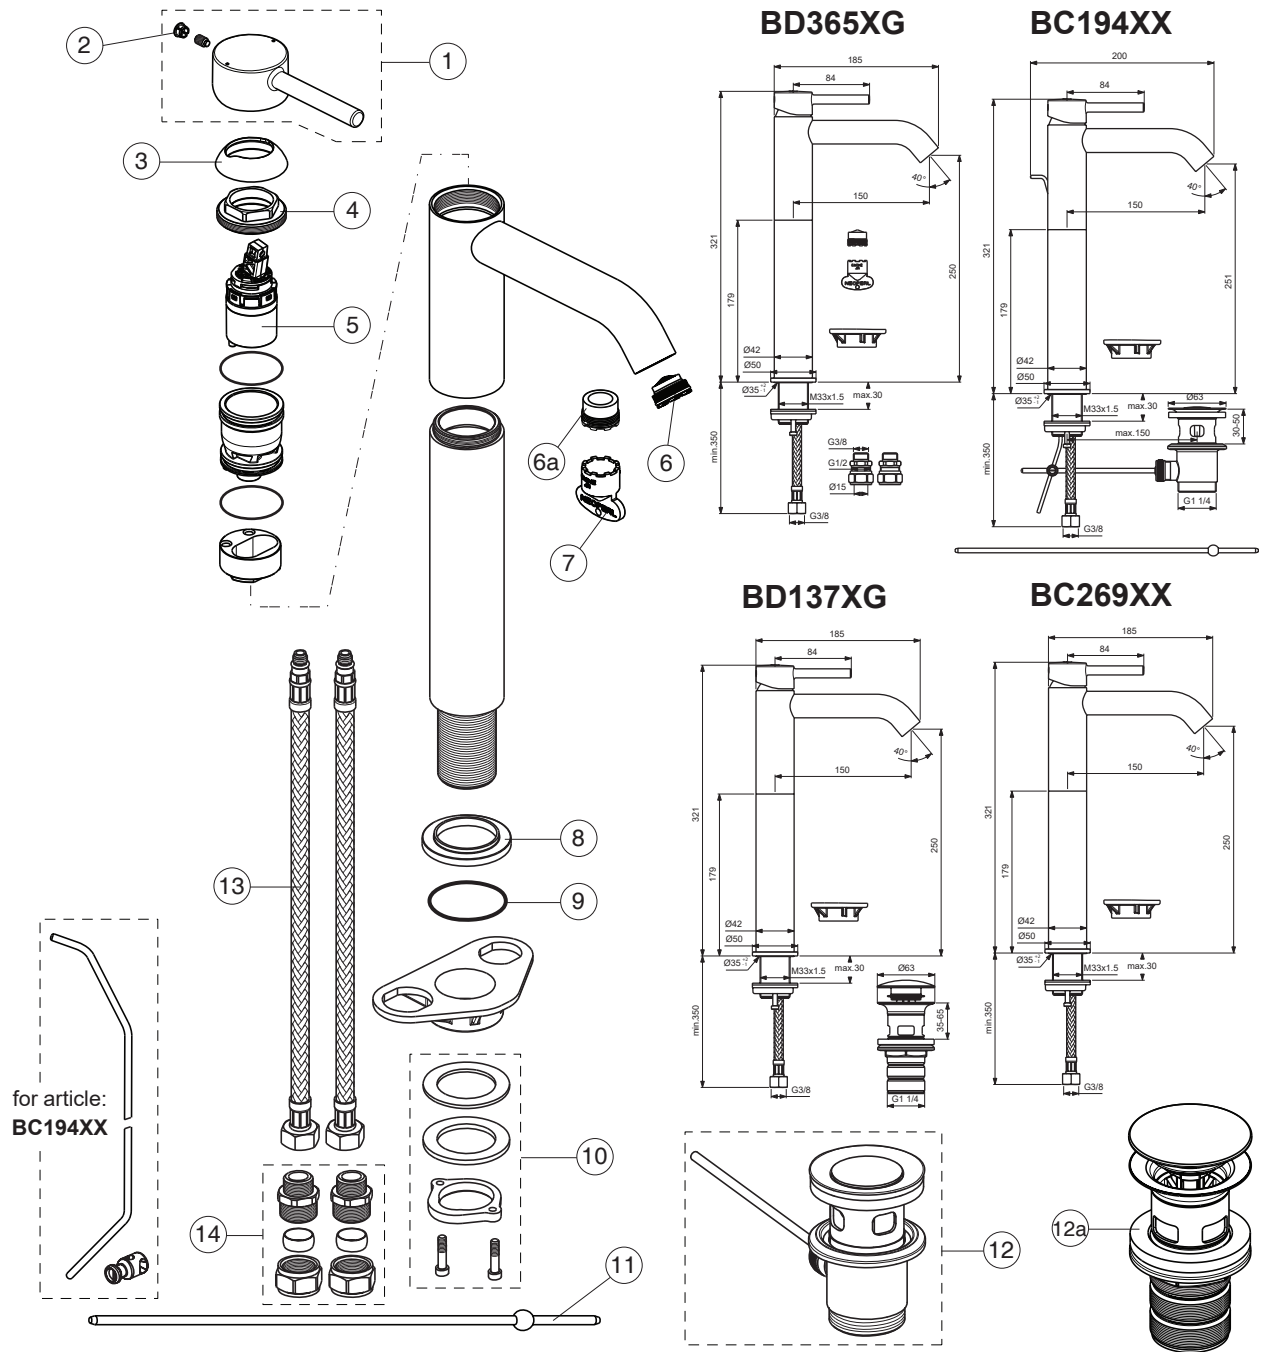

CERALINE

Ideal Standard

Produced from: June 2022

For XX=Coverage-Designate:
AA=chrome,XG=silk black

For Instance:
B961706AA for chrome

Pos.	Signify	Spare parts-Nr.	Quantity	Pos.	Signify	Spare parts-Nr.	Quantity
1	Lever,w/logo-set	B961706XX	1 Pcs.	13	Fl.pexhose G3/8/L620	B960364NU	1 Pcs.
2	Block cap	A961157XX	1 Pcs.	14	Connector G3/8,Ø15	B960845NU	1 Set
3	Cover cap	A861080XX	1 Pcs.				
4	Screw M3x1.5	B961645NU	1 Set				
5	Cartridge Ø28mm	A861397NU	1 Pcs.				
6+pos.7	Neoperl M21.5x1-5 l/min	B960889NU	1 Pcs.				
6a	Flowstr.cache M21.5x1	A960191NU	1 Pcs. (for BD365XG)				
7	Service key	B960654NU	1 Pcs.				
8	Rosette decorative	B960712XX	1 Pcs.				
9	O-Ring Ø37.77x2.62	A962574NU	1 Pcs.				
10	Connecting group	B960255NU	1 Set				
11	Waste rod L330mm	A960200AA	1 Pcs.				
12	Pop-up drain ass.	A962991XX	1 Pcs.				
12a	Click waste	E1482XX	1 Pcs.				

CERALINE

Ideal Standard

Produced from: March 2021

For XX=Coverage-Designate:
AA=chrome,XG=silk black

For Instance:
B961706AA for chrome

Pos.	Signify	Spare parts-Nr.	Quantity	Pos.	Signify	Spare parts-Nr.	Quantity
1	Lever,w/logo-set	B961706XX	1 Pcs.	13	Fl.pexhose G3/8/L620	B960364NU	1 Pcs.
2	Block cap	A961157XX	1 Pcs.	14	Connector G3/8,Ø15	B960845NU	1 Set
3	Cover cap	A861080XX	1 Pcs.				
4	Screw M38x1.5	B961645NU	1 Set				
5	Cartridge Ø28mm	A861397NU	1 Pcs.				
6+pos.7	Neoperl M21.5x1-5 l/min	B960889NU	1 Pcs.				
6a	Flowstr.cache M21.5x1	A960191NU	1 Pcs. (for BD365XG)				
7	Service key	B960654NU	1 Pcs.				
8	Rosette decorative	B960712XX	1 Pcs.				
9	O-Ring Ø37.77x2.62	A962574NU	1 Pcs.				
10	Connecting group	B960255NU	1 Set				
11	Waste rod L330mm	A960200AA	1 Pcs.				
12	Pop-up drain ass.	A962991XX	1 Pcs.				
12a	Click waste	E1482XX	1 Pcs.				