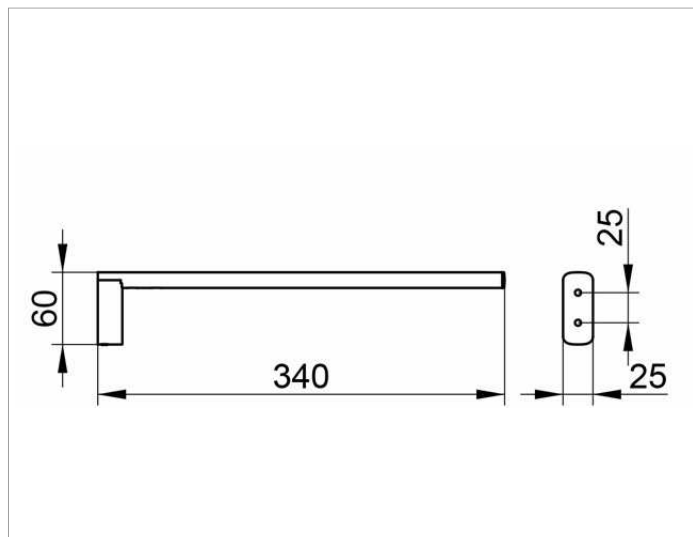

ЧЕРТЕЖ

ОПИСАНИЕ ИЗДЕЛИЯ

одинарный, неповоротный

поверхность

хром

Габариты

340 mm

спецификации

KEUCO Edition 400 towel holder, 11522010000
chrome-plated towel holder, 1 piece,
sculptural design,
with slightly rounded edges,
one fixed arm, made of an oval tube,
antistatic, easy to clean,
depth 13-3/8", width 1", height 2-3/8",
the towel holder is fitted concealed,
delivery includes anti-corrosion fixings