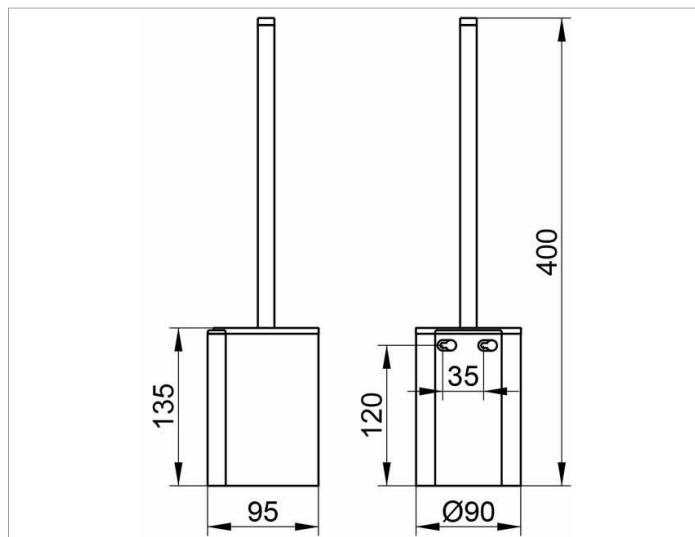

Plan

14972010200 Туалетный гарнитур

ИЗДЕЛИЕ

ЧЕРТЕЖ

ОПИСАНИЕ ИЗДЕЛИЯ

в комплекте с черной пластиковой колбой, ершом с ручкой и запасной головкой ершика

поверхность

хром

спецификации

KEUCO PLAN toilet brush set 14972010200
chrome-plated toilet brush set in a stylish yet functional design
wall mounted model complete with opaque synthetic insert black, brush
and spare brush head black,
removable synthetic insert for easy cleaning
height 5-5/16" (height including the brush 15-3/4"), diameter 3-9/16",
projection 3-3/4"
The toilet brush is fitted with 2 hidden fixing points
incl. corrosion-free mounting material