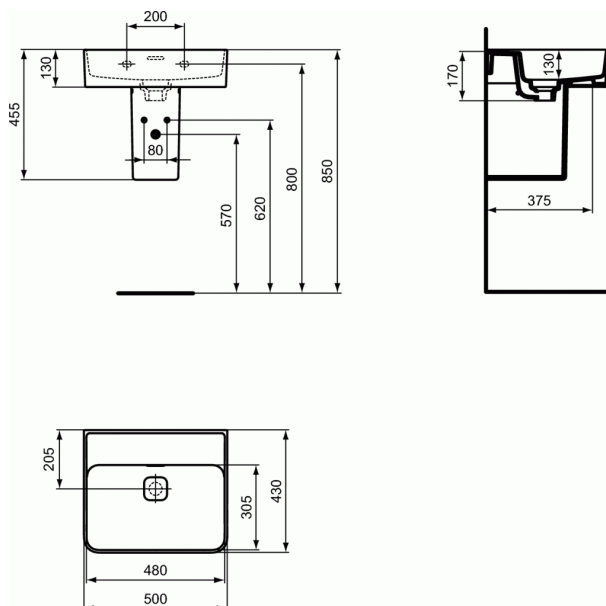

STRADA II Washbasin 50 cm

Washbasin 50 cm

Without tap hole, overflow (slotted shape)

Including waste white cover T854601

In carton box

EN 14688

For assembly with semi-pedestal T299601 or alone with siphon

Optional installation with: Click-clack waste with metal cover

T3629AA

Recommended equipment:

- Fixation set M10 x 140 mm (WW965340)
- Semi-pedestal (T299601)
- Design siphon G1 1/4 (in case of installation without semi-pedestal and without base cabinet) (E0079AA)
- Design stop angle valve (water connection G1/2, connection with mixer 10 mm/ G3/8) - 1 pc (A3491AA)
- Siphon waste G1 1/4 - tubular type (A2305AA)
- Stop angle valve (water connection G1/2, connection with mixer 10 mm/ G3/8) - 1pc (B7883AA)
- Escutcheon for siphon G1 1/4 (in case installation with mixer without pop-up waste) (B4801AA)
- Click-clack waste with metal cover (T3629AA)