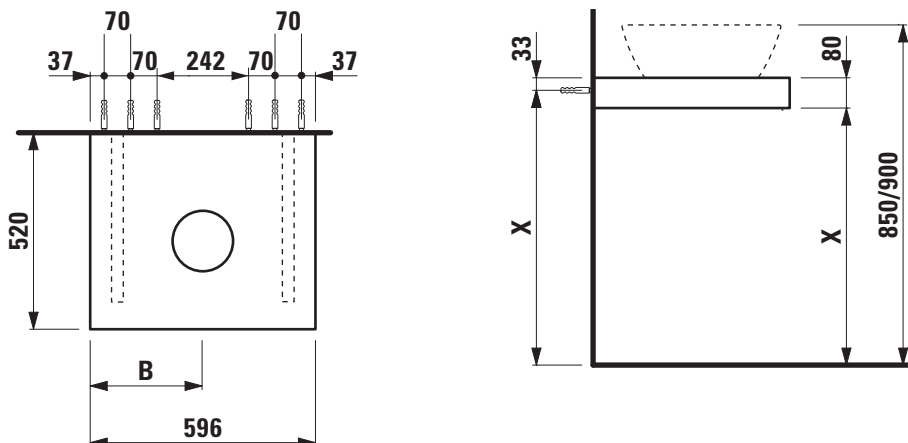

TECHNICAL DRAWINGS / S 1 : 20

B / mm	Ceramic
195	Val 81228.2 (semi-wet-area right)
200	Val 81228.1

B / mm	Ceramic
210	Palomba 81680.2
401	Val 81228.2 (semi-wet-area left)
298	all other from matrix for washtops Case

X = The exact height must be set during installation.