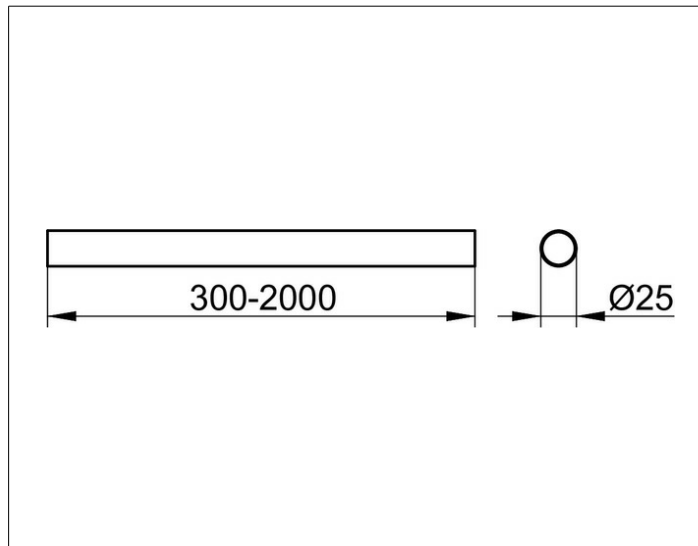

ЧЕРТЕЖ

ОПИСАНИЕ ИЗДЕЛИЯ

может использоваться также в качестве опоры к потолку

ПОВЕРХНОСТЬ

хром

ГАБАРИТЫ

1100 mm

СПЕЦИФИКАЦИИ

KEUCO PLAN shower curtain rail, 14930011100, chrome-plated shower curtain rail, diameter 1", 43-5/16" long, also useful as ceiling support