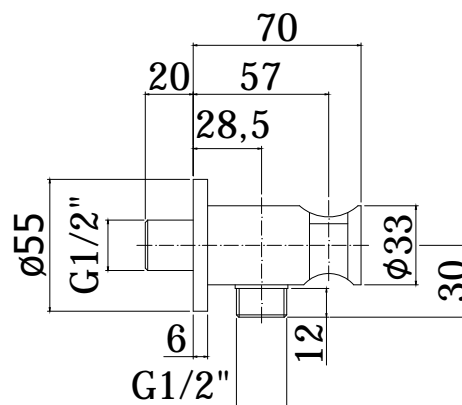

COLLECTION

light exclusive edition

PRODUCT IMAGE

TECHNICAL DRAWING

DESCRIPTION

Round concealed metal fixed bracket complete with:

- wall plate Ø55mm
- 1/2" G connections

ART.

ZSUP 031 . .
with built-in water inlet

ZACC 423
ROUND wall plate - Ø55mm

FINISHES

ZSUP

CR - chrome plated
ST - steel looking finish
WG - WHITE GOLD finish
HG - HONEY GOLD finish
HGSP - BRUSHED HONEY GOLD finish
ROSE - ROSÉ GOLD finish
NKN - BLACK NICKEL finish
NKNSP - BRUSHED BLACK NICKEL finish
NO - matt black