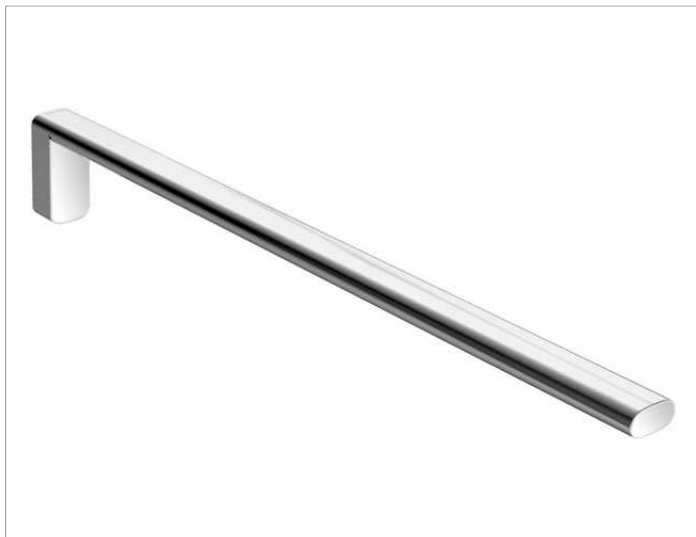

Edition 400

11520010000 Полотенцедержатель

ИЗДЕЛИЕ

ОПИСАНИЕ ИЗДЕЛИЯ

одинарный, неповоротный

поверхность

хром

Габариты

450 mm

ЧЕРТЕЖ

спецификации

KEUCO Edition 400 towel holder, 11520010000
chrome-plated towel holder, 2 pieces,
sculptural design,
with slightly rounded edges,
two side by side,
fixed arms, made of oval tubes
antistatic, easy to clean,
depth 17-11/16", width 1", height 2-3/8",
the towel holder is fitted concealed,
delivery included anti-corrosion fixings