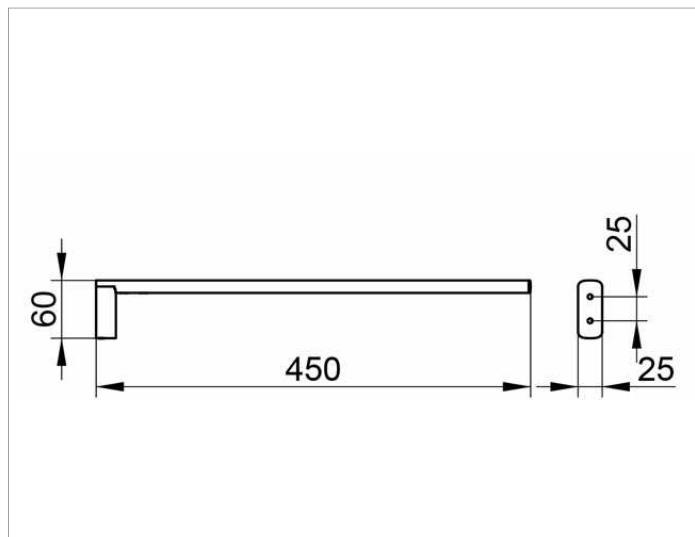

Edition 400

11520010000 Полотенцедержатель

ИЗДЕЛИЕ

ОПИСАНИЕ ИЗДЕЛИЯ

одинарный, неповоротный

поверхность

хром

Габариты

450 mm

ЧЕРТЕЖ

спецификации

KEUCO Edition 400 towel holder, 11520010000
chrome-plated towel holder, 2 pieces,
sculptural design,
with slightly rounded edges,
two side by side,
fixed arms, made of oval tubes
antistatic, easy to clean,
depth 17-11/16", width 1", height 2-3/8",
the towel holder is fitted concealed,
delivery included anti-corrosion fixings