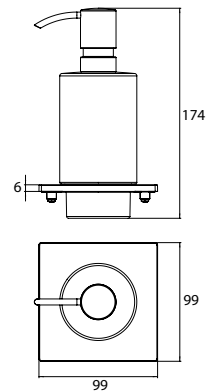

Soap dispenser (for rail) chrome

Art.No.1821 001 05

Container crystal clear, pump unit metal, 240 ml