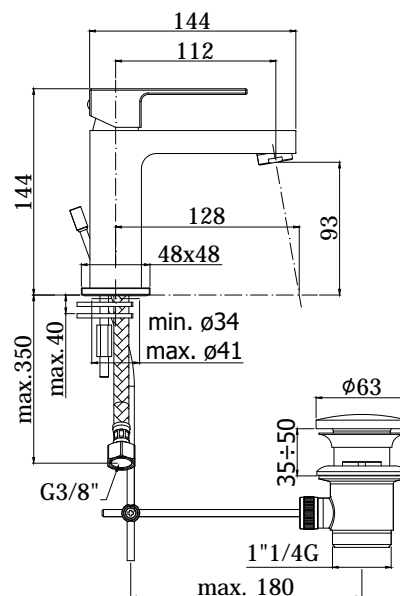

COLLECTION

elle-effe

PRODUCT IMAGE

TECHNICAL DRAWING

DESCRIPTION

Wash basin mixer complete with:

- aerator M24x1
- set of 2 stainless steel hoses 3/8"G

ART.

EL 071 . . / EF 071 . .

without pop up waste

EL 071K . . / EF 071K . .

with 1"1/4G Clic-Clac press top waste

EL 075 . . / EF 075 . .

with 1"1/4G pop up waste

FINISHES

EL

CR - chrome plated

EF

CR - chrome plated

DOCUMENTATION

FLOW DIAGRAM
1

INSTALLATION
INSTRUCTIONS

PRODUCT PAGE

www.paffoni.it