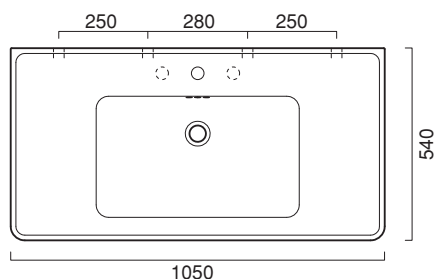

Tutti i diritti sulla presente scheda appartengono a Ceramica Catalano S.p.A. in via esclusiva. È vietata la copia, la pubblicazione, la distribuzione o la riproduzione (anche parziale), se non autorizzata per iscritto.
All rights in the present form belong exclusively to Ceramica Catalano S.p.A. It is strictly forbidden to copy, publish, distribute or reproduce it (including any partial reproduction), without prior written permission.