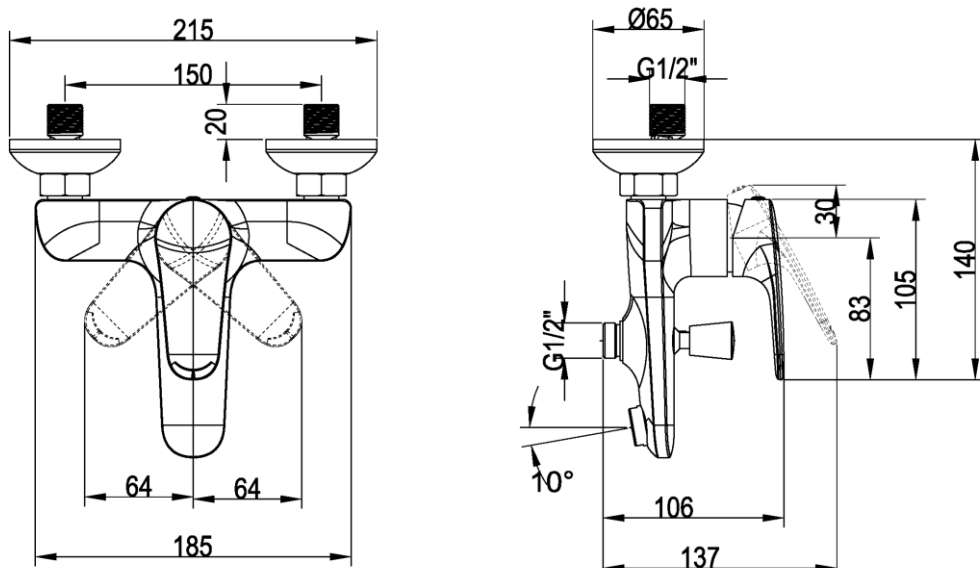

## PRODUCT INFORMATION

Model	TVT10550111061
Collection	O.novo Start
Finish	Polished Chrome
Water Flow at 3bar	21 l/min
Projection of Spout	168 mm
Cartridge	35mm with ceramic disc
Diverter	Automatic
S-Connector	2 x G 1/2" x G 3/4" included
Push-on Rosettes	2 x included (Metal)
Aerator	Smart Lime Cleaning (SLC) M24 x 1 – male thread
Faucet Material	Low Lead Brass
Red/Blue Indexing	On Lever
Check Valve	Integrated in diverter valve
Shower outlet	G 1/2"
Salt Spray Test	200 hours (according EN 248)

## TECHNICAL DRAWING