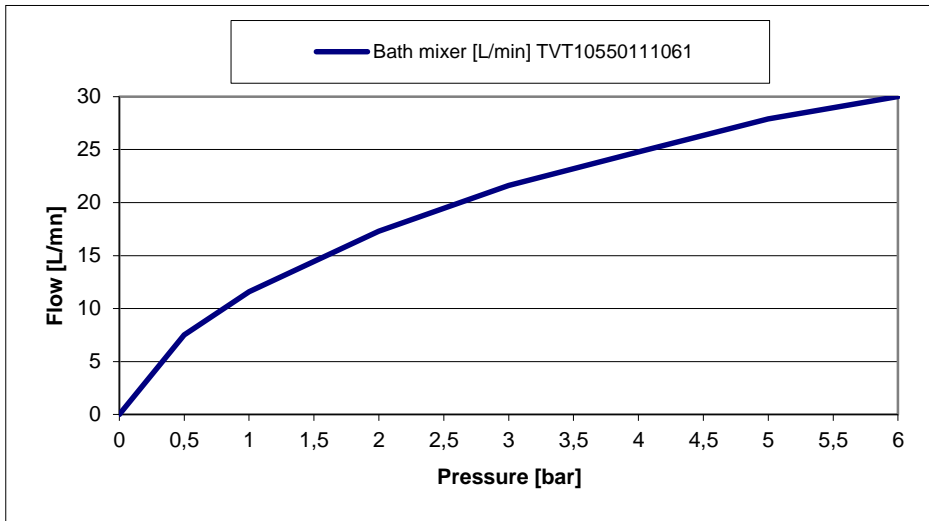

O.NOVO START WALL MOUNTED SINGLE LEVER BATH SHOWER MIXER

FLOW CHART

EXPLOSION DRAWING AND SPARE PARTS

TVP10500402061	Lever kit / Knob	1	cap
		2	screw
		3	handle
N/A	N/A	4	flange
N/A	N/A	5	cartridge nut
TVP00000113000	Ceramic cartridge	6	cartridge
N/A	N/A	7	body
N/A	N/A	8	nut
N/A	N/A	9	O-ring
N/A	N/A	10	adapter
N/A	N/A	11	washer
TVP00001021061	Cover Plate	12	Cover Plate
N/A	N/A	13	eccentric nut
TVP00000814000	Diverter knob	14	knob
		15	diverter cap
		16	O-ring
TVP00000810000	Diverter	17	sealing
		18	spring
		19	diverter spline
		20	gasket
N/A	N/A	21	O-ring
N/A	N/A	22	diverter seat
N/A	N/A	23	Sealing
TVP00000511000	Aerator	24	aerator
N/A	N/A	25	Allen key