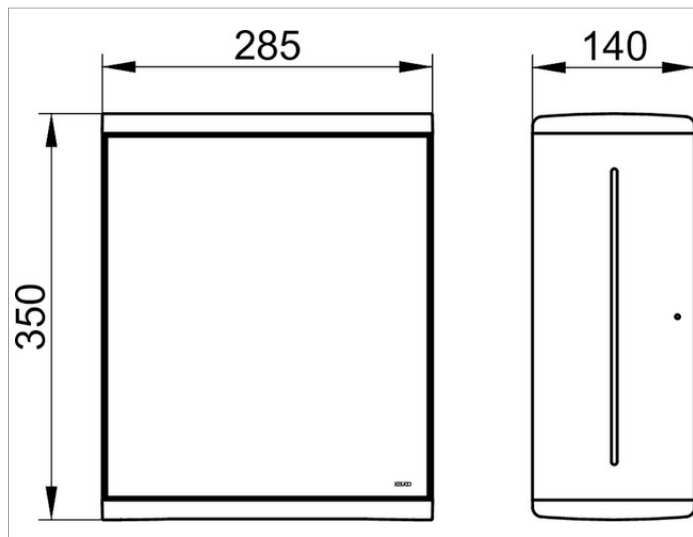

Collection Moll

12785010200 Дозатор бумажных полотенец

ИЗДЕЛИЕ

ЧЕРТЕЖ

ОПИСАНИЕ ИЗДЕЛИЯ

зеркальная дверь

поверхность

алюминий серебристый анодированный (E6 Ебелый (RAL 9003)

спецификации

KEUCO COLLECTION MOLL paper towel dispenser 12785010200
Paper towel dispenser aluminum silver anodized with a mirrored-glass swing door,
Door hinge right, pivoting range approx. 11-1/16", and max. 95°,
Wall mounted, plastic lid and base, mat, white, RAL 9003
Total depth with door opened 16-1/16", for folded paper towels, length up to 9-7/8",
Width from 3-15/16" up to 4-7/8", Height 13-13/16", Width 11-3/16"
Projection 5-7/16"
The paper towel dispenser is fitted with 4 hidden fixing points incl. corrosion-free mounting material