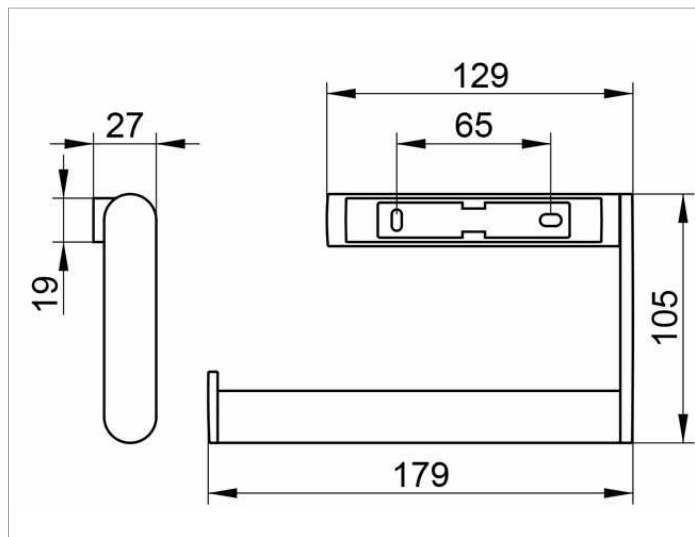

Plan  
14922010000 Кольцо для полотенца

ИЗДЕЛИЕ

ОПИСАНИЕ ИЗДЕЛИЯ

небольшой размер

поверхность

хром

ЧЕРТЕЖ

спецификации

KEUCO PLAN towel ring 14922010000  
Chrome-plated towel ring in a stylish yet functional design  
Small model, open form, rectangular  
Towel arm swivels, load bearing up to 55 lb, anti static, easy to clean  
Width 7-1/16", height 4-1/8"  
The towel ring is fitted with 2 hidden fixing points  
incl. corrosion-free mounting material