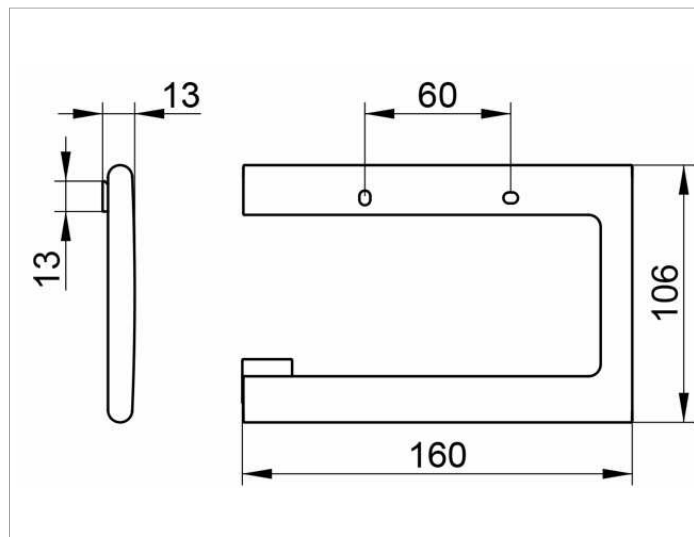

## ОПИСАНИЕ ИЗДЕЛИЯ

открытая форма  
для рулонов шириной до 120 мм

## спецификации

KEUCO Edition 400 Toilet paper holder, 11562050000  
brushed nickel toilet paper holder,  
sculptural design,  
easy to clean, wall-mounted,  
with concealed bearing,  
open form, for 3-15/16" / 4-3/4" wide paper rolls,  
width 6-5/16", height 4-3/16", depth 1/2",  
the toilet paper holder is fitted concealed,  
delivery included anti-corrosion fixings