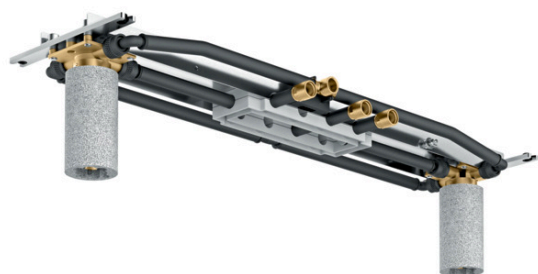

AXOR ShowerSolutions
Basic set for ShowerHeaven 1200/300 4jet
Surfaces: n.a. Article Number: 10922180

Description

Product image

Scale drawing